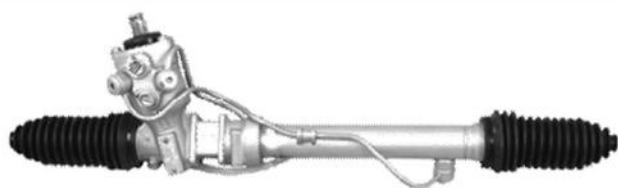

OE

94434700523 - 9443470122 -
94434700521 - 94434701122 -
94434701124 - 944347011AX -
944347011BX

PO8208

PORSCHE 928

Info