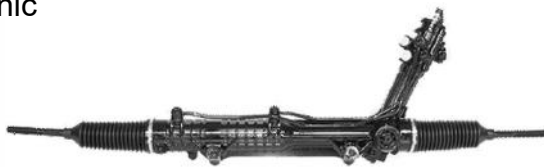

OE ANR5729 - QAB000151 - QAB000310 -
QAB000311 - QAB000313 -
QAB000313E - QAB000314 -
QAB000314E - QAB102370 -
QAB102371 - QAB102371E -
QAB102374

LR8220

LAND ROVER RANGE III L322

Info

Con Servotronic

OE 6756790 - 7853993731 - QEB500200 -
LR005942 - LR005946 - QEB000051 -
QEB000052 - QEB000052E -
QEB000053 - QEB000130 -
QEB000150 - QEB500400 -
QEB500402 - QEB500480 -

LR8224

Se presente il sensore, non ne garantiamo il funzionamento.

LAND ROVER FREELANDER 2 L359

Info