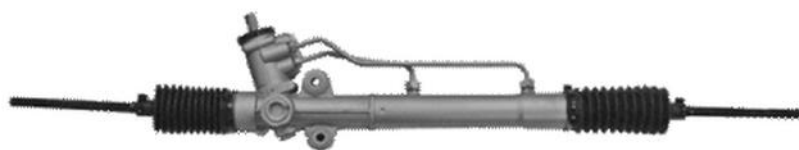

OE 96442387 - 96451953 - 96852935

CH8218

CHEVROLET CRUZE J300 2 VOLUMI CODA SPIOVENTE J305
STATION WAGON J308 OPEL ASTRA J P10 SPORTS TOURER TRE
VOLVO S70 874

Info