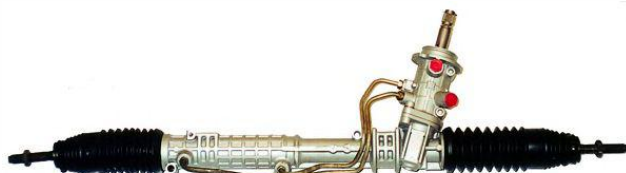

OE

964347009DX - 99334701100 -
993347011X

PO8204

PORSCHE 924 944 CABRIOLET 968

Info